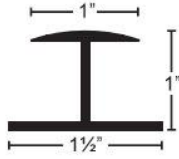

Color Matching Trim (96-in Lengths)

Division Molding