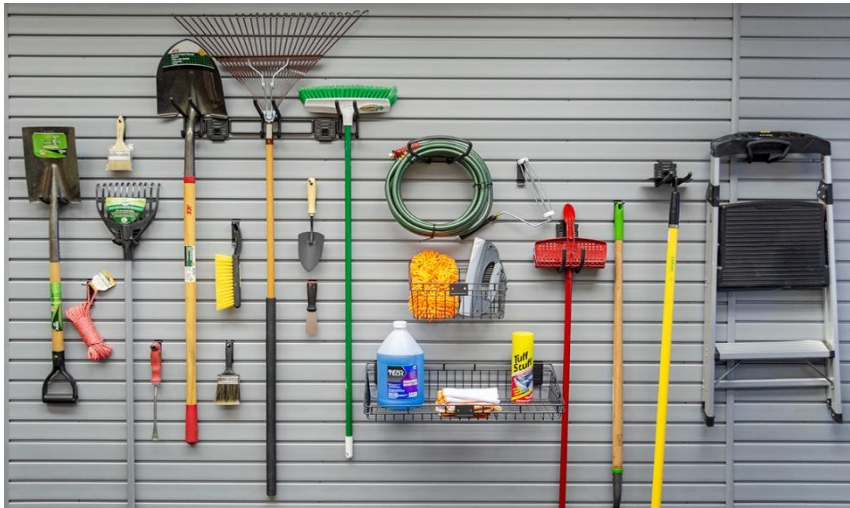

Large 'J' Molding

Inside/Outside Corner Molding

Color Matching Screws 1-5/8in (100/box)

Accessory Kits

- (2) 8" x 12" Basket
- (1) 12" x 18" Basket
- (1) 12" x 24" Basket
- (6) 1" Snap Hook
- (2) 24" Long Tool Bar w/ Lock
- (4) 4" Double Hook w/ Lock
- (1) 4" Loop Hook w/ Lock
- (6) 4" Snap Hook
- (2) 6" 'J' Hook w/ Lock
- (6) 6" Snap Hook
- (3) 8" Double Hook w/ Lock
- (2) 8" Loop Hook w/ Lock
- (3) 8" Snap Hook
- (1) 14" x 24" Shelf
- (1) 14" x 48" Shelf
- (2) 14" x 24" Shoe Shelf

43 Piece Deluxe Accessory Kit
(HSDAKWL)

Accessory Kits (Continued)

30 Piece Intermediate Accessory Kit
(HSIAKWL)

- (1) 14" x 24" Shelf
- (1) 24" Tool Bar w/ Lock
- (1) 4" Loop Hook w/ Lock
- (2) 8" Loop Hooks w/ Lock
- (3) 4" Double Hooks w/ Lock
- (2) 8" Double Hooks w/ Lock
- (1) 6" J Hook w/ Lock
- (1) 8" x 12" Basket
- (1) 12" x 18" Basket
- (1) 12" x 24" Basket
- (1) 14" x 24" Shoe Shelf
- (3) 1" Snap Hooks
- (6) 4" Snap Hooks
- (3) 6" Snap Hooks
- (3) 8" Snap Hooks