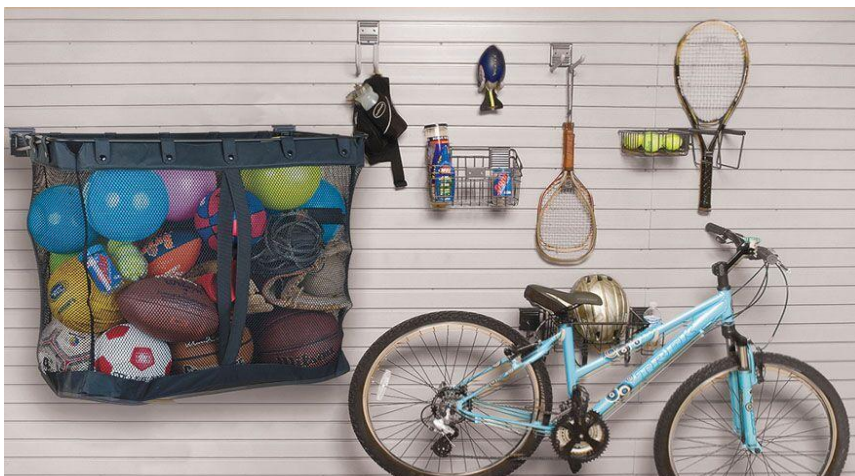

43 Piece Deluxe Accessory Kit
(HSDAKWL)

Accessory Kits (Continued)

30 Piece Intermediate Accessory Kit
(HSIAKWL)

- (1) 14" x 24" Shelf
- (1) 24" Tool Bar w/ Lock
- (1) 4" Loop Hook w/ Lock
- (2) 8" Loop Hooks w/ Lock
- (3) 4" Double Hooks w/ Lock
- (2) 8" Double Hooks w/ Lock
- (1) 6" J Hook w/ Lock
- (1) 8" x 12" Basket
- (1) 12" x 18" Basket
- (1) 12" x 24" Basket
- (1) 14" x 24" Shoe Shelf
- (3) 1" Snap Hooks
- (6) 4" Snap Hooks
- (3) 6" Snap Hooks
- (3) 8" Snap Hooks

18 Piece Basic Accessory Kit
(HSBAKWL)

- (1) 24" Tool Bar w/ Lock
- (2) 4" Double Hook w/ Lock
- (1) 8" Double Hook w/ Lock
- (1) 4" Loop Hook w/ Lock
- (1) 6" J Hook w/ Lock
- (1) 8" Loop Hook w/ Lock
- (1) 8" x 12" Basket
- (1) 12" x 24" Basket
- (3) 1" Snap Hooks
- (6) 4" Snap Hooks