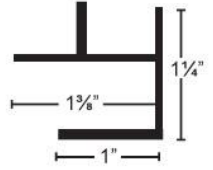

Large 'J' Molding

Inside/Outside Corner Molding

Color Matching Screws 1-5/8in (100/box)

Accessory Kits

- (2) 8" x 12" Basket
- (1) 12" x 18" Basket
- (1) 12" x 24" Basket
- (6) 1" Snap Hook
- (2) 24" Long Tool Bar w/ Lock
- (4) 4" Double Hook w/ Lock
- (1) 4" Loop Hook w/ Lock
- (6) 4" Snap Hook
- (2) 6" 'J' Hook w/ Lock
- (6) 6" Snap Hook
- (3) 8" Double Hook w/ Lock
- (2) 8" Loop Hook w/ Lock
- (3) 8" Snap Hook
- (1) 14" x 24" Shelf
- (1) 14" x 48" Shelf
- (2) 14" x 24" Shoe Shelf