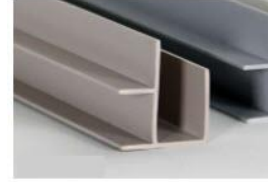

Oak
(HSW6008)

Silver
(HSW15008)

Black
(HSW4008)

Graphite
(HSW13008)

Beachwood
(HSW14008)

Driftwood
(HSW16008)

Color Matching Trim (96-in Lengths)

Division Molding

Large 'J' Molding

Inside/Outside Corner Molding

Color Matching Screws 1-5/8in (100/box)

Accessory Kits

- (2) 8" x 12" Basket
- (1) 12" x 18" Basket
- (1) 12" x 24" Basket
- (6) 1" Snap Hook
- (2) 24" Long Tool Bar w/ Lock
- (4) 4" Double Hook w/ Lock
- (1) 4" Loop Hook w/ Lock
- (6) 4" Snap Hook
- (2) 6" 'J' Hook w/ Lock
- (6) 6" Snap Hook
- (3) 8" Double Hook w/ Lock
- (2) 8" Loop Hook w/ Lock
- (3) 8" Snap Hook
- (1) 14" x 24" Shelf
- (1) 14" x 48" Shelf
- (2) 14" x 24" Shoe Shelf