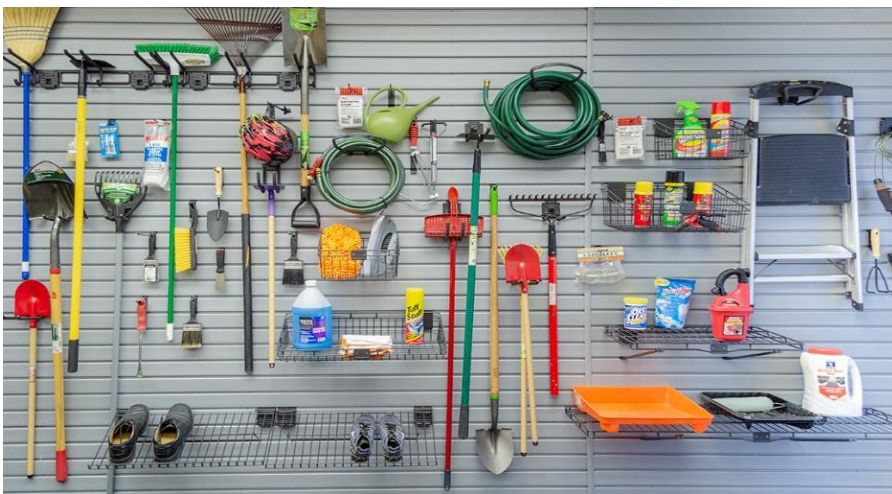

Large 'J' Molding

Inside/Outside Corner Molding

Color Matching Screws 1-5/8in (100/box)

Accessory Kits

- (2) 8" x 12" Basket
- (1) 12" x 18" Basket
- (1) 12" x 24" Basket
- (6) 1" Snap Hook
- (2) 24" Long Tool Bar w/ Lock
- (4) 4" Double Hook w/ Lock
- (1) 4" Loop Hook w/ Lock
- (6) 4" Snap Hook
- (2) 6" 'J' Hook w/ Lock
- (6) 6" Snap Hook
- (3) 8" Double Hook w/ Lock
- (2) 8" Loop Hook w/ Lock
- (3) 8" Snap Hook
- (1) 14" x 24" Shelf
- (1) 14" x 48" Shelf
- (2) 14" x 24" Shoe Shelf

43 Piece Deluxe Accessory Kit
(HSDAKWL)

Accessory Kits (Continued)

30 Piece Intermediate Accessory Kit
(HSIAKWL)

- (1) 14" x 24" Shelf
- (1) 24" Tool Bar w/ Lock
- (1) 4" Loop Hook w/ Lock
- (2) 8" Loop Hooks w/ Lock
- (3) 4" Double Hooks w/ Lock
- (2) 8" Double Hooks w/ Lock
- (1) 6" J Hook w/ Lock
- (1) 8" x 12" Basket
- (1) 12" x 18" Basket
- (1) 12" x 24" Basket
- (1) 14" x 24" Shoe Shelf
- (3) 1" Snap Hooks
- (6) 4" Snap Hooks
- (3) 6" Snap Hooks
- (3) 8" Snap Hooks