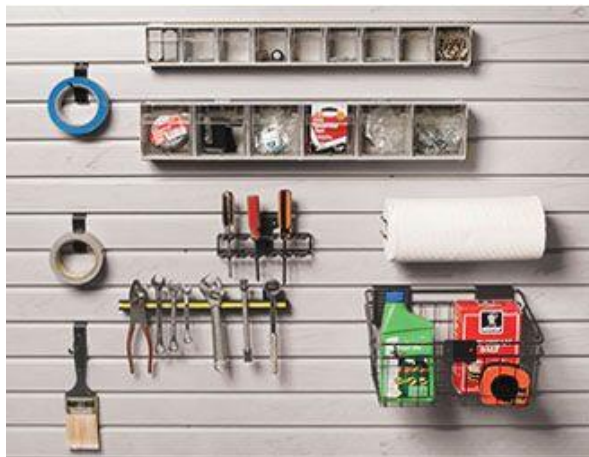

Accessory Kits (Continued)

6 Piece Golf Accessory Kit
(RSGAKWL)

- (1) 14" x 24" Shelf
- (1) Golf Accessory Holder
- (1) 4" Double Hook
- (1) 8" x 12" Wire Basket
- (1) 4" Snap Hook
- (1) 14" x 24" Shoe Shelf

13 Piece Garden Center Kit
(RSGKWL)

- (1) Garden Center
- (1) 24" Tool Bar w/ Lock
- (2) 6" J Hooks w/ Lock
- (1) Double Utility Hook w/ Lock
- (1) 4" Double Hook w/ Lock
- (2) 'S' Hooks
- (2) 14" x 24" Wire Shelves
- (1) 12" x 18" Wire Basket
- (1) 8" Loop Hook w/ Lock
- (1) 8" Double Hook w/ Lock

9 Piece Workbench Kit
(RSWBK)

- (1) 9 Tilt Bin Storage w/ Lock
- (1) 6 Tilt Bin Storage w/ Lock
- (1) 13" Magnetic Tool Holder
- (1) Screwdriver Rack
- (1) 8" x 12" Basket
- (3) 4" Snap Hook
- (1) Multi-Purpose Roll Holder