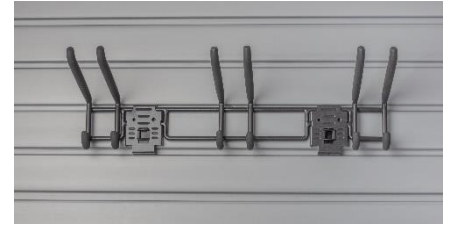

12"x18" Basket
(HSB1218B)

12"x24" Basket
(HSB1224B)

Gardening

Hose Holder
(HSHHLD)

Garden Center
(HSGCNL)

24" Tool Bar with Hooks w/ Lock
(HSH03SBWL)

Miscellaneous

Recycling Bin, Taupe / Blue
(HSRC100T)

Multi-Purpose Roll Holder
(HSMPRH)

14"x24" Shoe Rack
(HSS2414G)

Tools

13" Magnetic Tool Bar
(HSH13THB)
24" Bar (Not Shown)
(HSH24THB)

Screwdriver Rack
(HSSDHB)

Small Tool Rack
(HSSTRB)

Sports

Golf Accessory Holder
(HSGAHB)